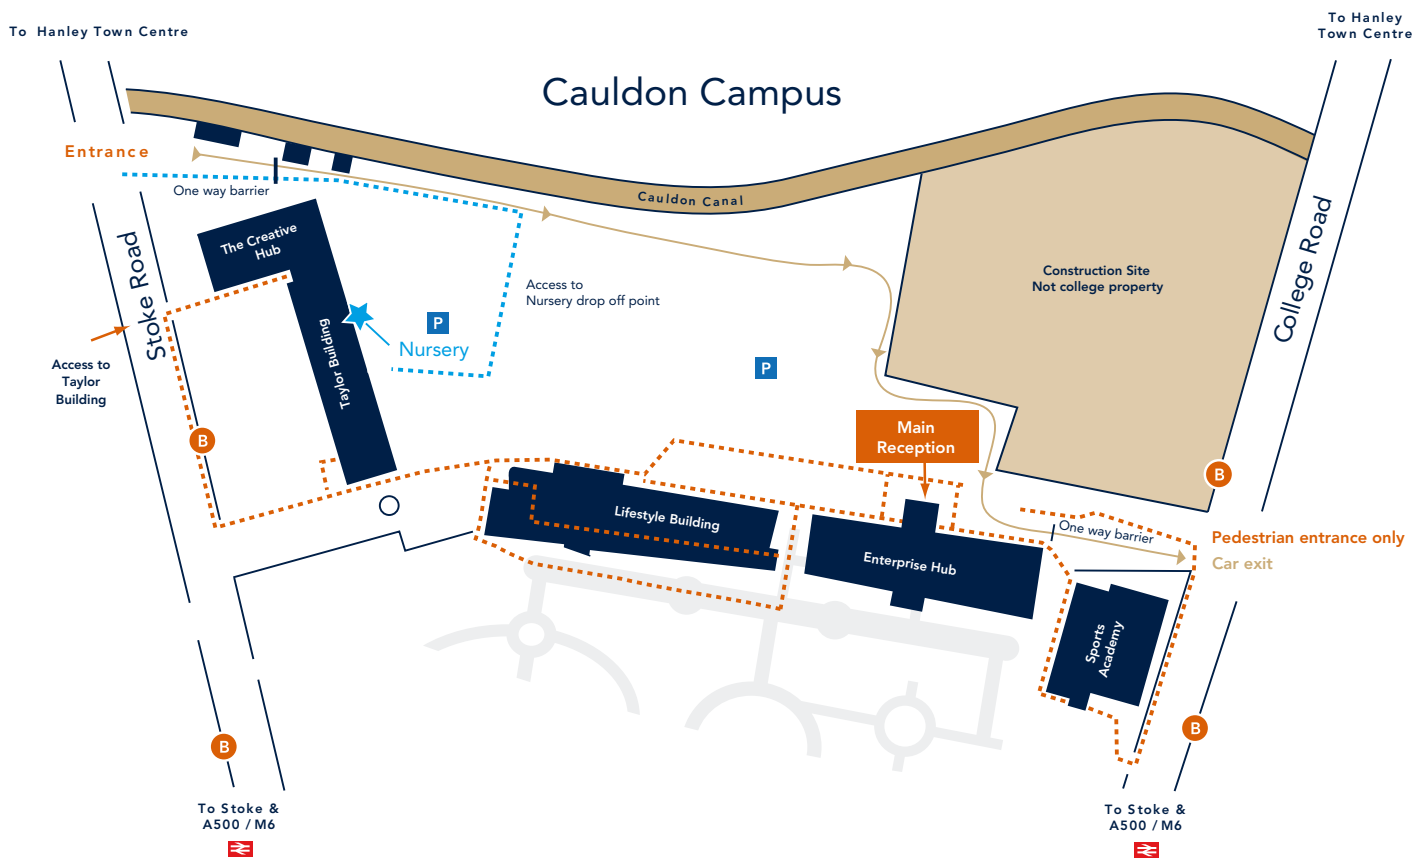

HOW TO FIND US

- B Bus Stop
- P Parking
- Pedestrian Access
- Nursery Drop Off Route
- Through Route

HOW TO FIND US

Stoke on Trent is easily accessible located in the north west midlands, approximately 1 hour's drive from Manchester, 1 hour from Birmingham and 50 minutes west of Derby.

By Rail

Stoke on Trent is accessible on the main West Coast Virgin Railway network. The Caudon Campus is located a few minutes walk away from the station. Burslem Campus is located at the north of the city and is accessible through the local bus service available outside the station.

By Car

From the north leave the M6 at Junction 16 and follow the A500 signposted for Stoke on Trent. From the South leave the M6 at Junction 15 and follow the signs for Stoke on Trent on the A500. The A50 from the east will link directly to the A500 - follow the signs for Stoke on Trent and the City Centre.

Burslem Campus: leave the A500 and follow signs directing to Tunstall (A527) and then follow the directions for Burslem Town Centre.

Caudon Campus: leave the A500 on to the Stoke Road and follow the signs for the City Centre (Hanley).