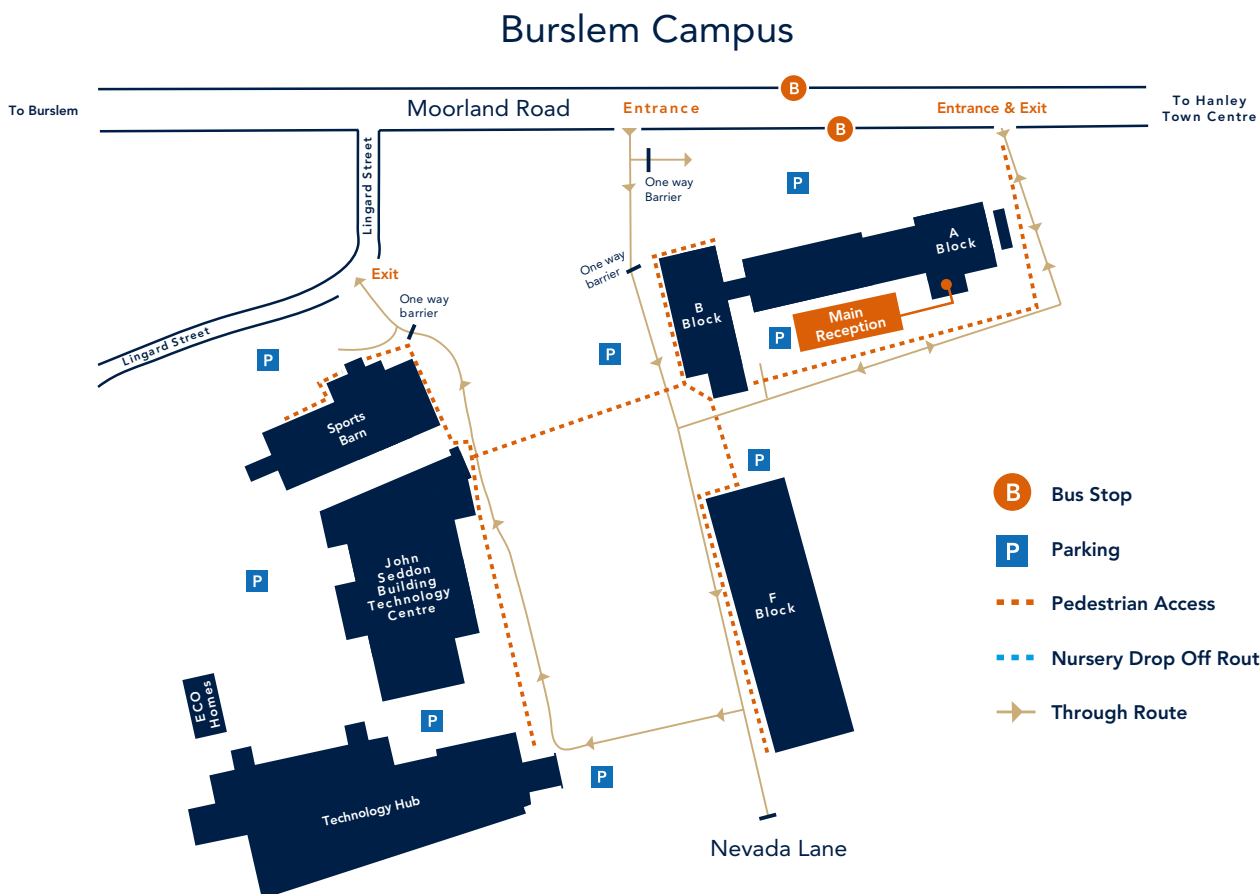

HOW TO FIND US

- B Bus Stop
- P Parking
- Pedestrian Access
- Nursery Drop Off Route
- Through Route

HOW TO FIND US

Stoke on Trent is easily accessible located in the north west midlands, approximately 1 hour's drive from Manchester, 1 hour from Birmingham and 50 minutes west of Derby.

By Rail

Stoke on Trent is accessible on the main West Coast Virgin Railway network. The Caudon Campus is located a few minutes walk away from the station. Burslem Campus is located at the north of the city and is accessible through the local bus service available outside the station.

By Car

From the north leave the M6 at Junction 16 and follow the A500 signposted for Stoke on Trent. From the South leave the M6 at Junction 15 and follow the signs for Stoke on Trent on the A500. The A50 from the east will link directly to the A500 - follow the signs for Stoke on Trent and the City Centre.

Burslem Campus: leave the A500 and follow signs directing to Tunstall (A527) and then follow the directions for Burslem Town Centre.

Caudon Campus: leave the A500 on to the Stoke Road and follow the signs for the City Centre (Hanley).