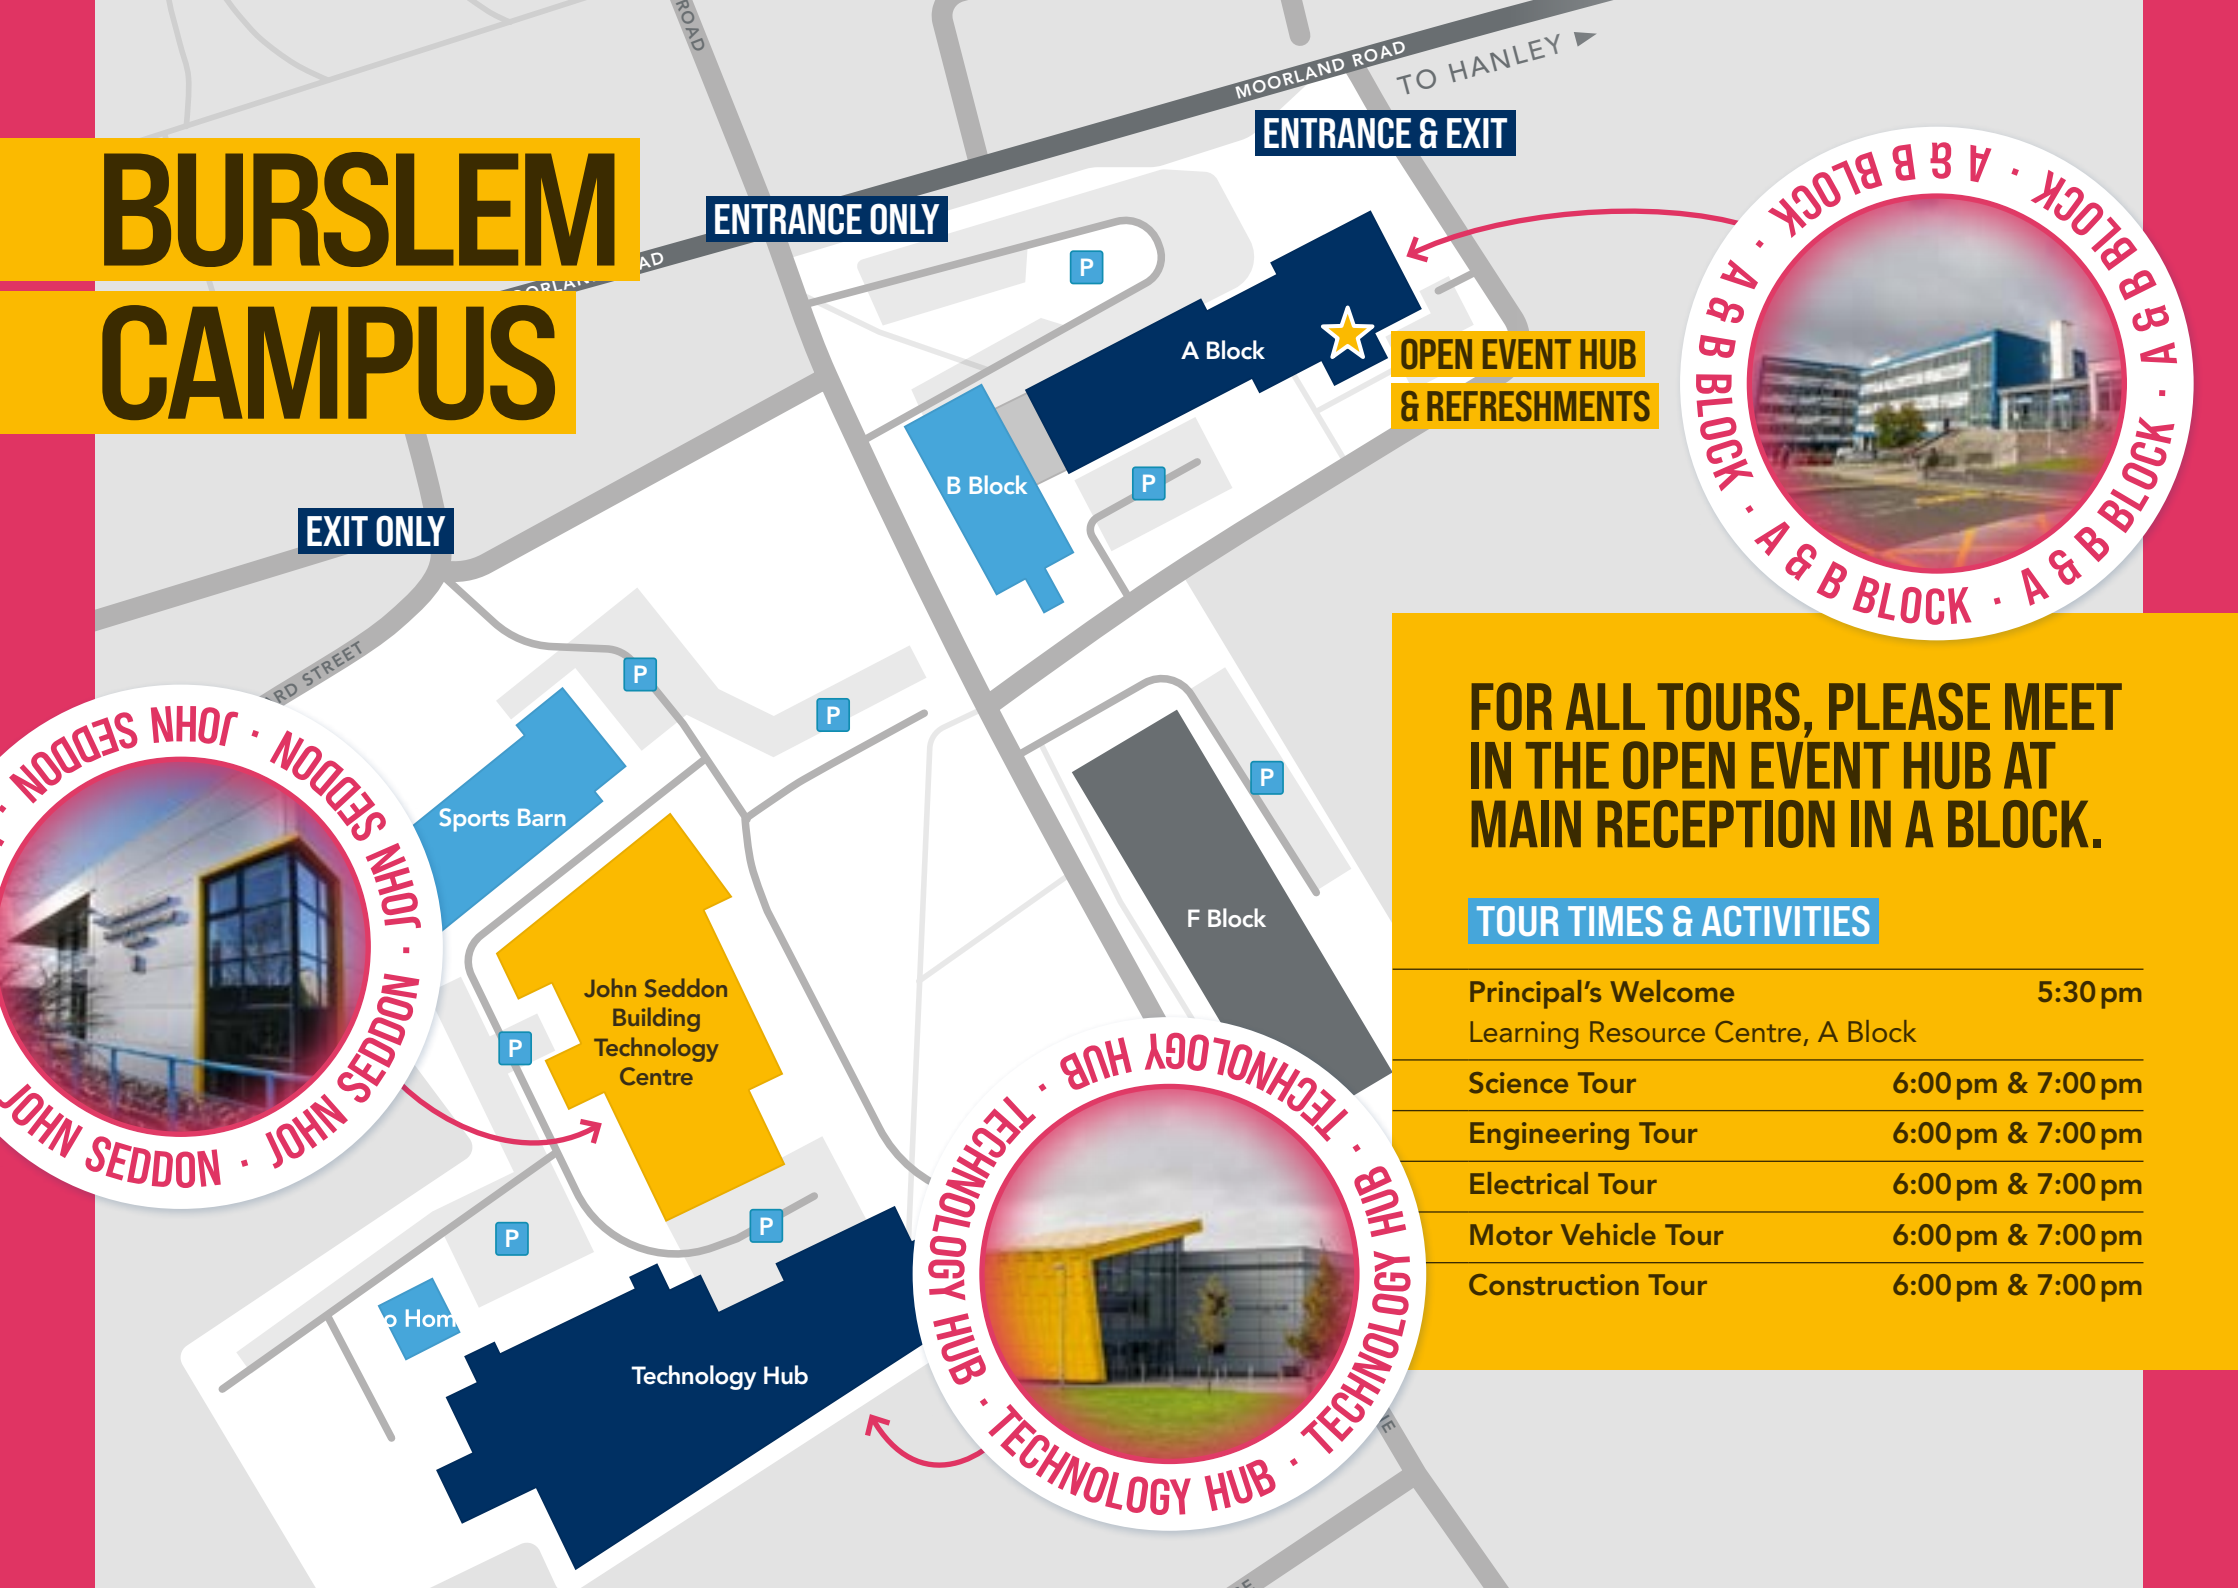

BURSLEM CAMPUS

FOR ALL TOURS, PLEASE MEET IN THE OPEN EVENT HUB AT MAIN RECEPTION IN A BLOCK.

TOUR TIMES & ACTIVITIES

Principal's Welcome	5:30 pm
Learning Resource Centre, A Block	
Science Tour	6:00 pm & 7:00 pm
Engineering Tour	6:00 pm & 7:00 pm
Electrical Tour	6:00 pm & 7:00 pm
Motor Vehicle Tour	6:00 pm & 7:00 pm
Construction Tour	6:00 pm & 7:00 pm